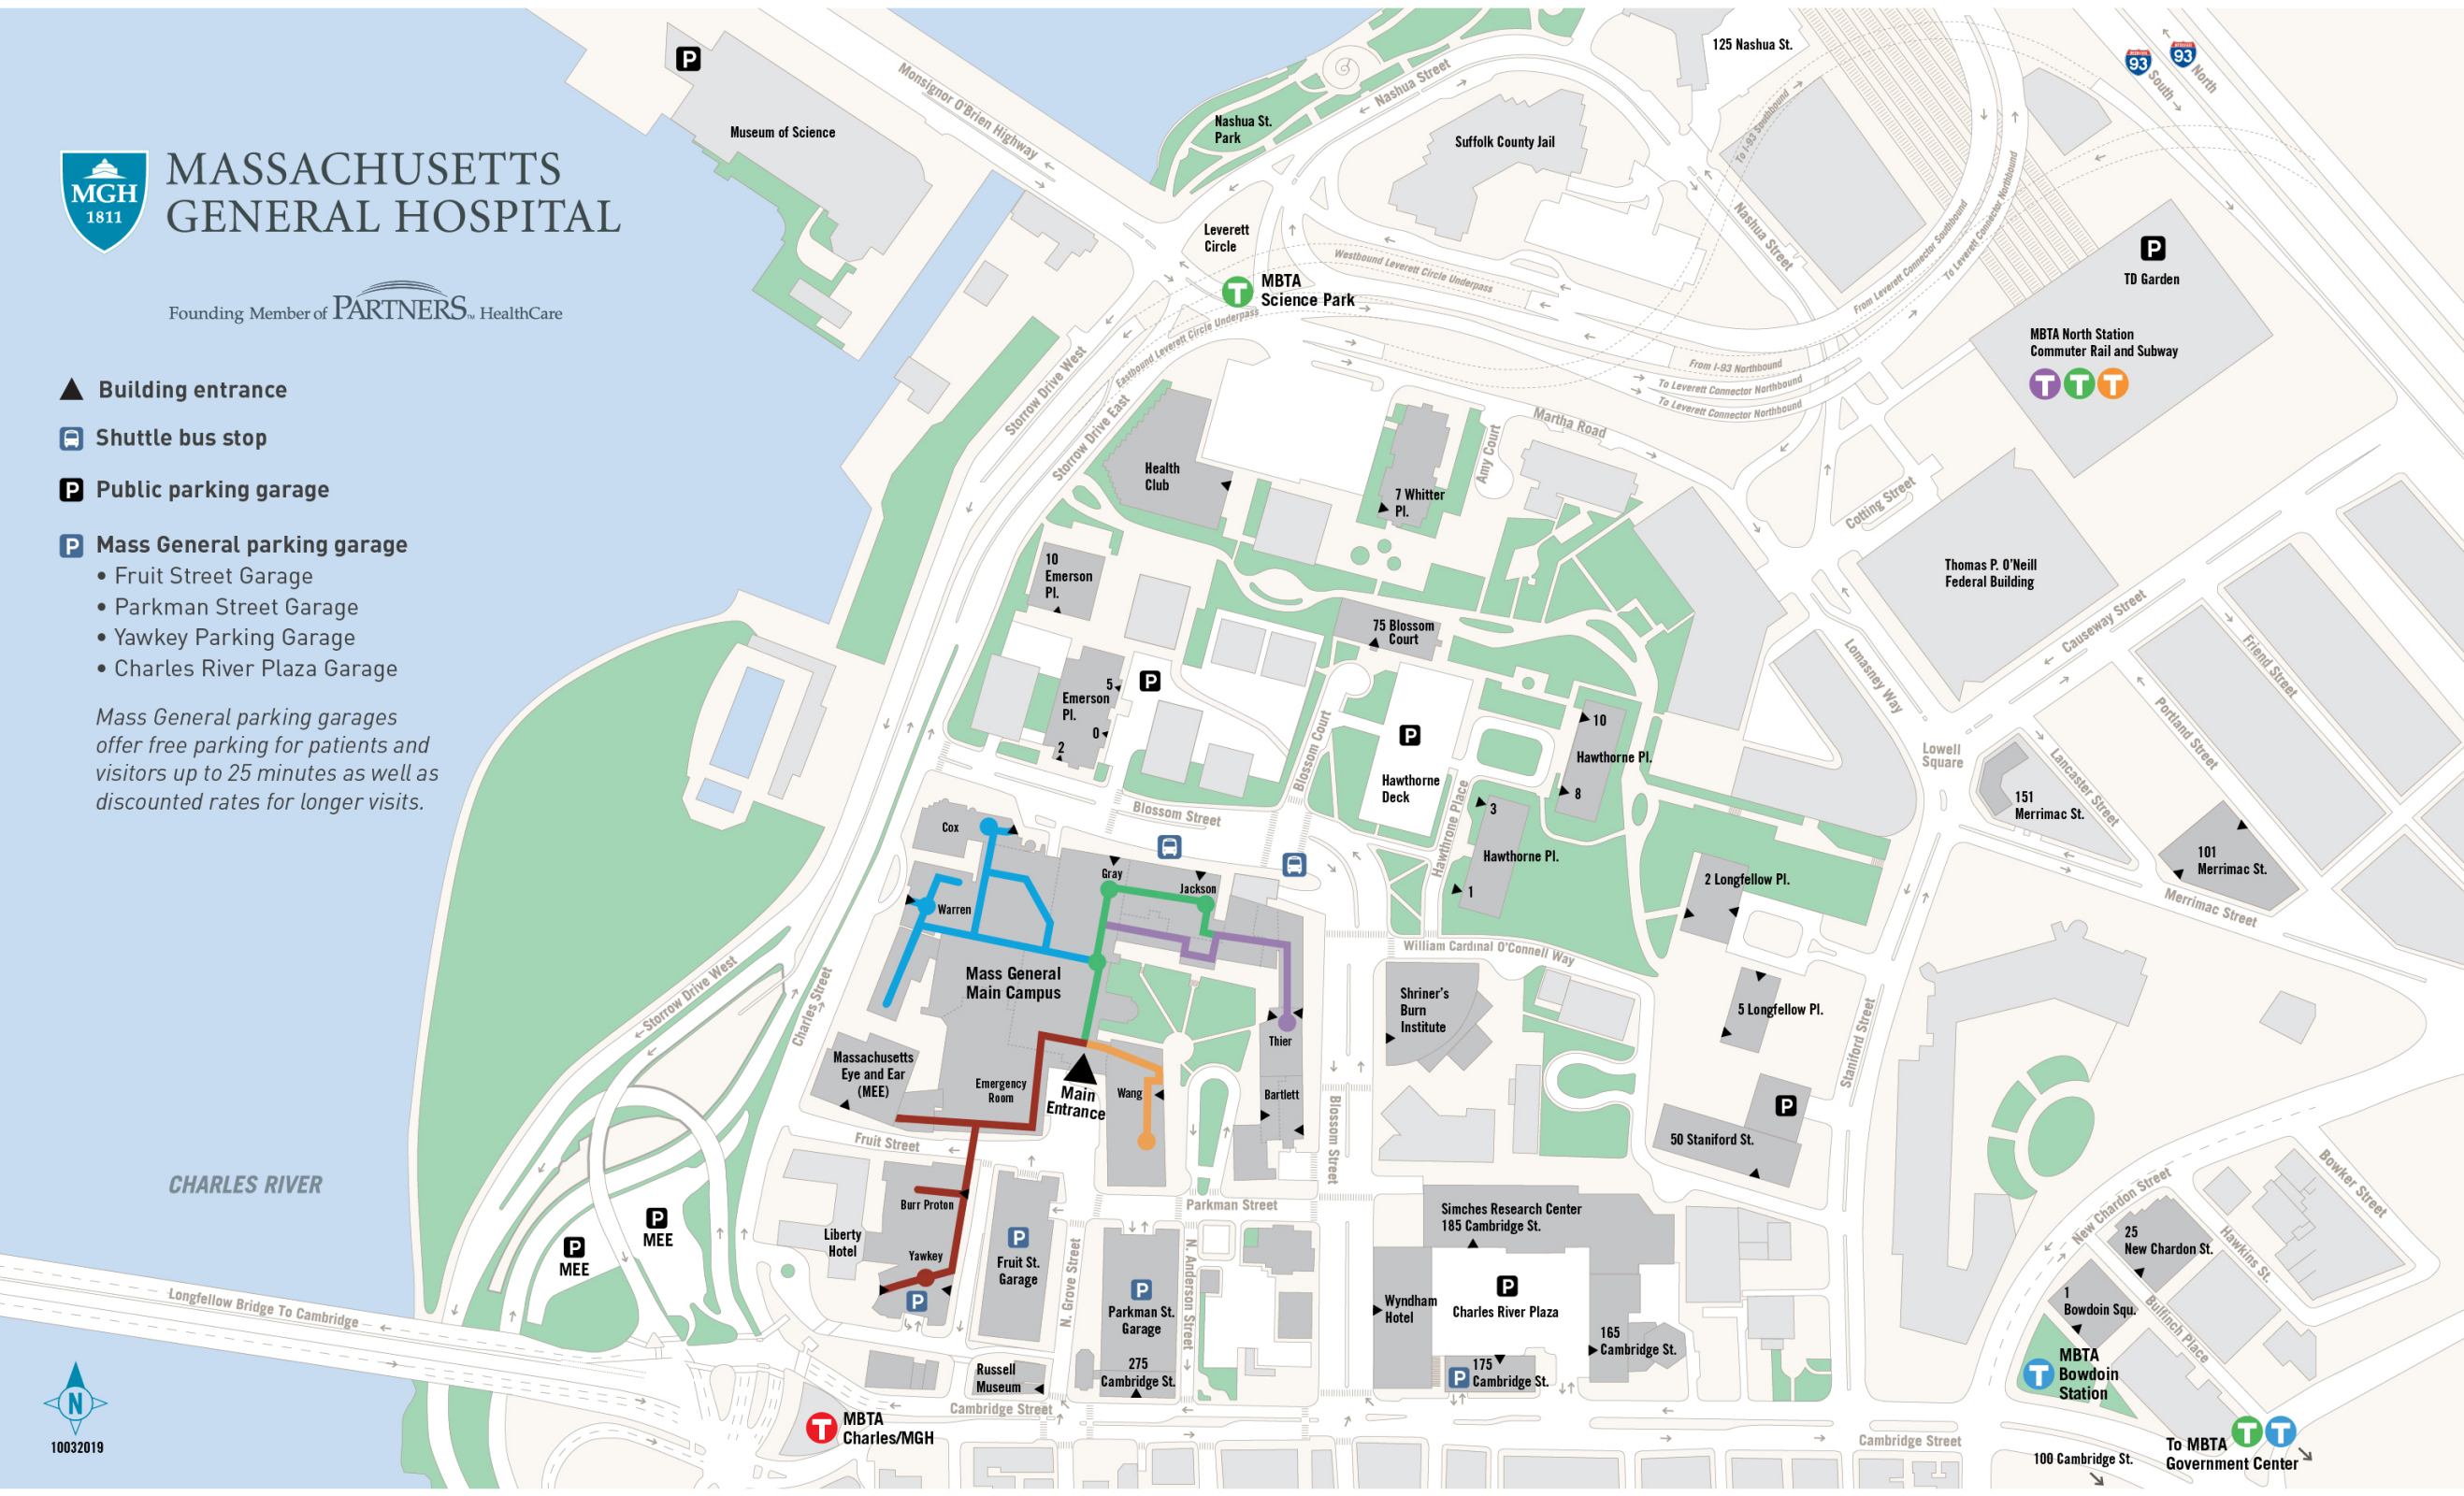

MASSACHUSETTS GENERAL HOSPITAL

Founding Member of **PARTNERS** HealthCare

▲ Building entrance

🚌 Shuttle bus stop

P Public parking garage

P Mass General parking garage

- Fruit Street Garage
- Parkman Street Garage
- Yawkey Parking Garage
- Charles River Plaza Garage

Mass General parking garages offer free parking for patients and visitors up to 25 minutes as well as discounted rates for longer visits.

10032019